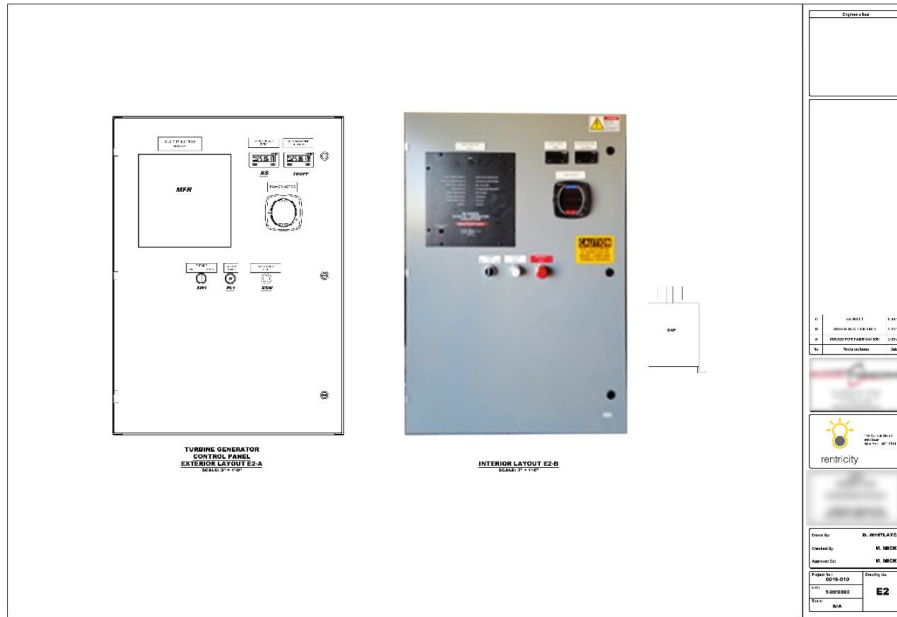

# Model: B

Typical Range: 5 to 40kW  
Typical Size: 3.5'h-3'w-1'd

Optional Features
NEMA Panel rating up to 4X
Single Phase Generator
600 volt 3 phase

SEMS Basic	Integrated Configuration
Protection	Utility Grade Multi-function Relay
Enclosure	NEMA-12 Environmental Rating
Voltage	480 volt - 3 phase
Meter	Full range power unit
Reports	Limited Data Storage
Certification	UL508 labeled